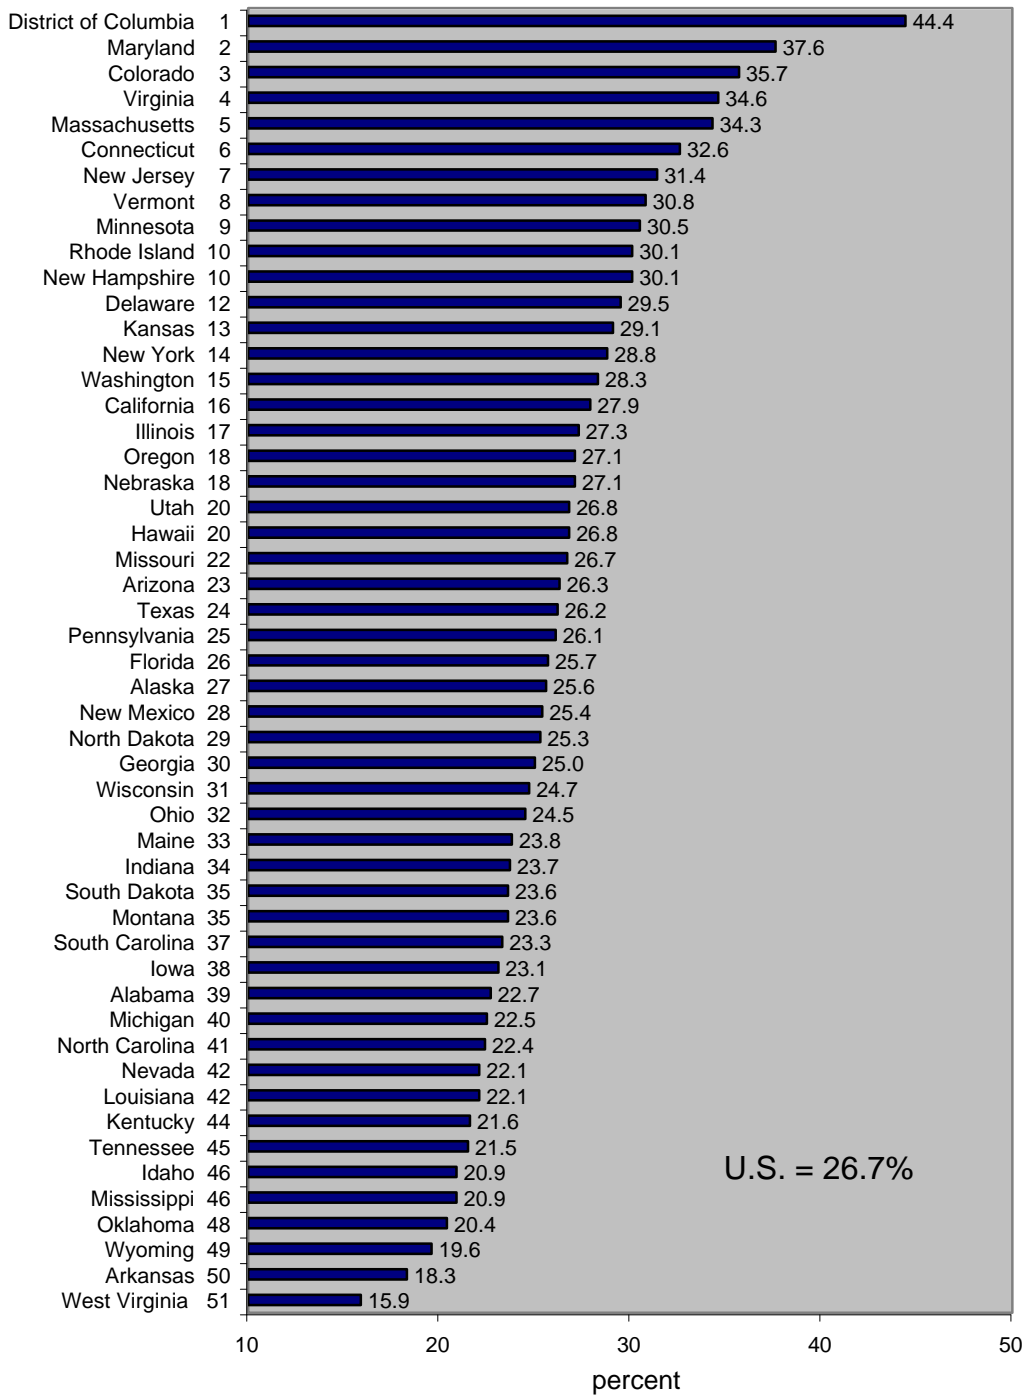

State Population With Bachelor's Degree or More Age 25 Years and Over, 2002

Source: U.S. Census Bureau