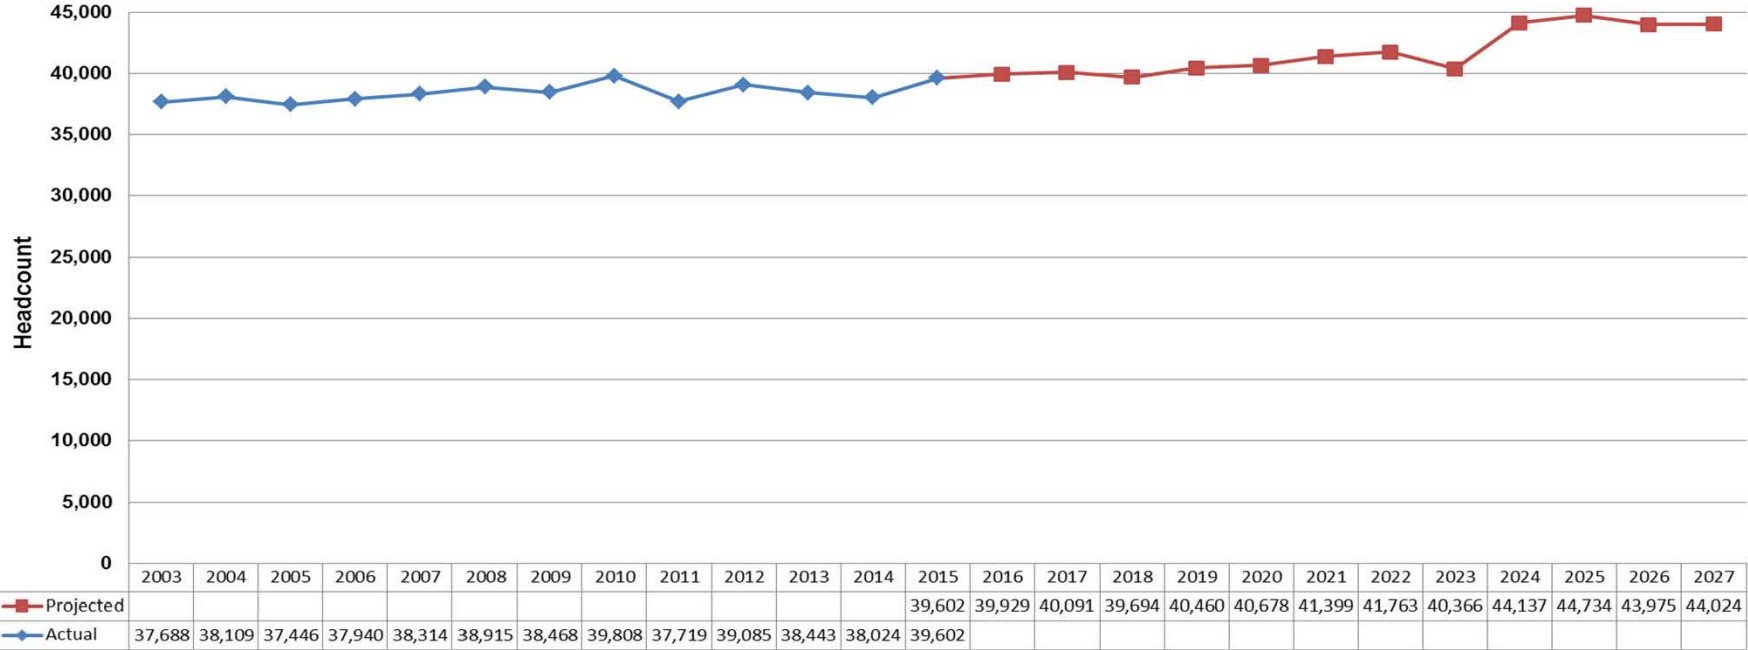

**Oklahoma High School Graduates**  
**Actual: 2003 through 2015**  
**Projections: 2016 through 2027**

Source: Oklahoma State Regents for Higher Education Cohort Survival .  
 State Department of Education.