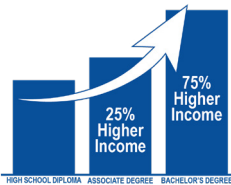

2023 HIGHER EDUCATION IMPACT

DISTRICT 12

NORTHEASTERN STATE UNIVERSITY • TULSA COMMUNITY COLLEGE

HIGHER EDUCATION IN OKLAHOMA

More than 196,000 students enrolled annually

Nearly 37,000 degrees and certificates awarded at all levels in the last academic year, and an increase of **more than 8%** over the last decade

REP. KEVIN MCDUGLE
 R-Broken Arrow

Associate and bachelor's degree holders earn a median income **25% and 75% higher**, respectively, than those with only a high school diploma.

Data from the National Center for Education Statistics show Oklahoma universities have the **eighth-lowest cost of attendance in the nation**.

For every \$1 of state appropriations invested, the state system of higher education generates **\$9.40** in economic return.

The majority of Oklahoma's 100 critical occupations require an associate's degree or higher. The **top 29** highest-paying jobs require an associate's degree or higher, and all of the **top 10** require a bachelor's degree or higher.