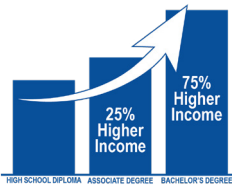

2023 HIGHER EDUCATION IMPACT

DISTRICT 18

EAST CENTRAL UNIVERSITY • EASTERN OKLAHOMA STATE COLLEGE • OKLAHOMA STATE UNIVERSITY
 INSTITUTE OF TECHNOLOGY • SEMINOLE STATE COLLEGE

HIGHER EDUCATION IN OKLAHOMA

More than 196,000 students enrolled annually

Nearly 37,000 degrees and certificates awarded at all levels in the last academic year, and an increase of more than 8% over the last decade

Associate and bachelor's degree holders earn a median income **25% and 75% higher**, respectively, than those with only a high school diploma.

Data from the National Center for Education Statistics show Oklahoma universities have the **eighth-lowest cost of attendance in the nation**.

REP. DAVID SMITH
 R-Arpelar

COUNTIES REPRESENTED

- Coal
- Hughes
- Okfuskee
- Pittsburg

For every \$1 of state appropriations invested, the state system of higher education generates **\$9.40** in economic return.

The majority of Oklahoma's 100 critical occupations require an associate's degree or higher. The **top 29** highest-paying jobs require an associate's degree or higher, and all of the **top 10** require a bachelor's degree or higher.