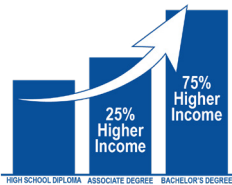

2023 HIGHER EDUCATION IMPACT

DISTRICT 20

OKLAHOMA CITY COMMUNITY COLLEGE • UNIVERSITY OF OKLAHOMA • UNIVERSITY OF SCIENCE AND ARTS OF OKLAHOMA

HIGHER EDUCATION IN OKLAHOMA

More than 196,000 students enrolled annually

Nearly 37,000 degrees and certificates awarded at all levels in the last academic year, and an increase of more than 8% over the last decade

Associate and bachelor's degree holders earn a median income **25% and 75% higher**, respectively, than those with only a high school diploma.

Data from the National Center for Education Statistics show Oklahoma universities have the **eighth-lowest cost of attendance in the nation**.

REP. SHERRIE CONLEY
R-Newcastle

COUNTIES REPRESENTED

- Cleveland
- McClain

For every \$1 of state appropriations invested, the state system of higher education generates **\$9.40** in economic return.

The majority of Oklahoma's 100 critical occupations require an associate's degree or higher. The **top 29** highest-paying jobs require an associate's degree or higher, and all of the **top 10** require a bachelor's degree or higher.