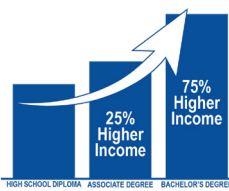

2023 HIGHER EDUCATION IMPACT

DISTRICT 25

EAST CENTRAL UNIVERSITY • MURRAY STATE COLLEGE • SEMINOLE STATE COLLEGE

HIGHER EDUCATION IN OKLAHOMA

More than 196,000 students enrolled annually

Nearly 37,000 degrees and certificates awarded at all levels in the last academic year, and an increase of more than 8% over the last decade

Associate and bachelor's degree holders earn a median income **25% and 75% higher**, respectively, than those with only a high school diploma.

Data from the National Center for Education Statistics show Oklahoma universities have the **eighth-lowest cost of attendance in the nation**.