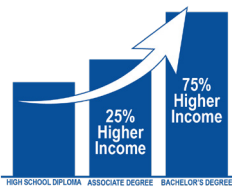

2023 HIGHER EDUCATION IMPACT

DISTRICT 26

ROSE STATE COLLEGE • SEMINOLE STATE COLLEGE

HIGHER EDUCATION IN OKLAHOMA

More than 196,000 students enrolled annually

Nearly 37,000 degrees and certificates awarded at all levels in the last academic year, and an increase of **more than 8%** over the last decade

REP. DELL KERBS
 R-Shawnee

Associate and bachelor's degree holders earn a median income **25% and 75% higher**, respectively, than those with only a high school diploma.

Data from the National Center for Education Statistics show Oklahoma universities have the **eighth-lowest cost of attendance in the nation**.

For every \$1 of state appropriations invested, the state system of higher education generates **\$9.40** in economic return.

The majority of Oklahoma's 100 critical occupations require an associate's degree or higher. The **top 29** highest-paying jobs require an associate's degree or higher, and all of the **top 10** require a bachelor's degree or higher.