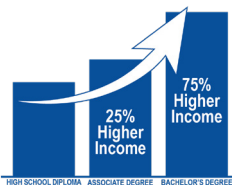

2023 HIGHER EDUCATION IMPACT

DISTRICT 32

LANGSTON UNIVERSITY • OKLAHOMA STATE UNIVERSITY • ROSE STATE COLLEGE • UNIVERSITY OF CENTRAL OKLAHOMA

HIGHER EDUCATION IN OKLAHOMA

More than 196,000 students enrolled annually

Nearly 37,000 degrees and certificates awarded at all levels in the last academic year, and an increase of more than 8% over the last decade

Associate and bachelor's degree holders earn a median income **25% and 75% higher**, respectively, than those with only a high school diploma.

Data from the National Center for Education Statistics show Oklahoma universities have the **eighth-lowest cost of attendance in the nation**.

REP. KEVIN WALLACE
R-Wellston

COUNTIES REPRESENTED

- Lincoln
- Logan
- Payne

For every \$1 of state appropriations invested, the state system of higher education generates **\$9.40** in economic return.

The majority of Oklahoma's 100 critical occupations require an associate's degree or higher. The **top 29** highest-paying jobs require an associate's degree or higher, and all of the **top 10** require a bachelor's degree or higher.