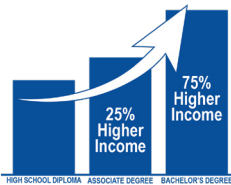

2023 HIGHER EDUCATION IMPACT

DISTRICT 40

NORTHERN OKLAHOMA COLLEGE • NORTHWESTERN OKLAHOMA STATE UNIVERSITY

HIGHER EDUCATION IN OKLAHOMA

More than 196,000 students enrolled annually

Nearly 37,000 degrees and certificates awarded at all levels in the last academic year, and an increase of more than 8% over the last decade

Associate and bachelor's degree holders earn a median income **25% and 75% higher**, respectively, than those with only a high school diploma.

Data from the National Center for Education Statistics show Oklahoma universities have the **eighth-lowest cost of attendance in the nation**.