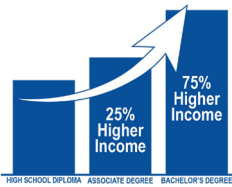

2023 HIGHER EDUCATION IMPACT

DISTRICT 41

OKLAHOMA STATE UNIVERSITY-OKLAHOMA CITY • REDLANDS COMMUNITY COLLEGE • UNIVERSITY OF CENTRAL OKLAHOMA

HIGHER EDUCATION IN OKLAHOMA

More than 196,000 students enrolled annually

Nearly 37,000 degrees and certificates awarded at all levels in the last academic year, and an increase of more than 8% over the last decade

Associate and bachelor's degree holders earn a median income **25% and 75% higher**, respectively, than those with only a high school diploma.

Data from the National Center for Education Statistics show Oklahoma universities have the **eighth-lowest cost of attendance in the nation**.

REP. DENISE CROSSWHITE HADER
 R-Piedmont

COUNTIES REPRESENTED