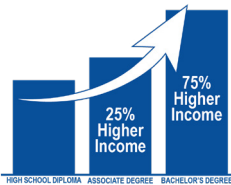

2023 HIGHER EDUCATION IMPACT

DISTRICT 43

OKLAHOMA CITY COMMUNITY COLLEGE • OKLAHOMA STATE UNIVERSITY-OKLAHOMA CITY • REDLANDS COMMUNITY COLLEGE

HIGHER EDUCATION IN OKLAHOMA

More than 196,000 students enrolled annually

Nearly 37,000 degrees and certificates awarded at all levels in the last academic year, and an increase of more than 8% over the last decade

Associate and bachelor's degree holders earn a median income **25% and 75% higher**, respectively, than those with only a high school diploma.

Data from the National Center for Education Statistics show Oklahoma universities have the **eighth-lowest cost of attendance in the nation**.

REP. JAY STEAGALL
R-Yukon

COUNTIES REPRESENTED

- Canadian

The number of STEM bachelor's degrees conferred by state system institutions **increased 42.4%** over the last decade, and **increased 24%** at all degree levels.