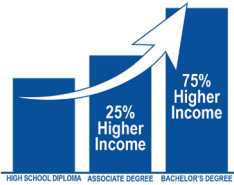

2023 HIGHER EDUCATION IMPACT

DISTRICT 49

CAMERON UNIVERSITY • MURRAY STATE COLLEGE • SOUTHEASTERN OKLAHOMA STATE UNIVERSITY

HIGHER EDUCATION IN OKLAHOMA

More than 196,000 students enrolled annually

Nearly 37,000 degrees and certificates awarded at all levels in the last academic year, and an increase of **more than 8%** over the last decade

Associate and bachelor's degree holders earn a median income **25% and 75% higher**, respectively, than those with only a high school diploma.

Data from the National Center for Education Statistics show Oklahoma universities have the **eighth-lowest cost of attendance in the nation**.