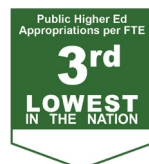

Oklahoma has the **third-lowest** public higher education appropriations per FTE in the nation.