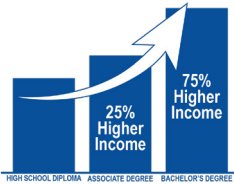

2023 HIGHER EDUCATION IMPACT

DISTRICT 5

NORTHEASTERN OKLAHOMA A&M COLLEGE • NORTHEASTERN STATE UNIVERSITY • ROGERS STATE UNIVERSITY

HIGHER EDUCATION IN OKLAHOMA

More than 196,000 students enrolled annually

Nearly 37,000 degrees and certificates awarded at all levels in the last academic year, and an increase of **more than 8%** over the last decade

REP. JOSH WEST
R-Grove

Associate and bachelor's degree holders earn a median income **25% and 75% higher**, respectively, than those with only a high school diploma.

Data from the National Center for Education Statistics show Oklahoma universities have the **eighth-lowest cost of attendance in the nation**.

COUNTIES REPRESENTED

- Delaware
- Mayes

The number of STEM bachelor's degrees conferred by state system institutions **increased 42.4%** over the last decade, and **increased 24%** at all degree levels.