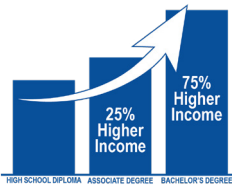

2023 HIGHER EDUCATION IMPACT

DISTRICT 58

NORTHERN OKLAHOMA COLLEGE • NORTHWESTERN OKLAHOMA STATE UNIVERSITY

HIGHER EDUCATION IN OKLAHOMA

More than 196,000 students enrolled annually

Nearly 37,000 degrees and certificates awarded at all levels in the last academic year, and an increase of **more than 8%** over the last decade

REP. CARL NEWTON
R-Cherokee

Associate and bachelor's degree holders earn a median income **25% and 75% higher**, respectively, than those with only a high school diploma.

Data from the National Center for Education Statistics show Oklahoma universities have the **eighth-lowest cost of attendance in the nation**.