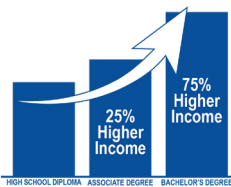

2023 HIGHER EDUCATION IMPACT

DISTRICT 60

OKLAHOMA CITY COMMUNITY COLLEGE • OKLAHOMA STATE UNIVERSITY-OKLAHOMA CITY • REDLANDS COMMUNITY COLLEGE

HIGHER EDUCATION IN OKLAHOMA

More than 196,000 students enrolled annually

Nearly 37,000 degrees and certificates awarded at all levels in the last academic year, and an increase of **more than 8%** over the last decade

REP. RHONDA BAKER
R-Yukon

Associate and bachelor's degree holders earn a median income **25% and 75% higher**, respectively, than those with only a high school diploma.

Data from the National Center for Education Statistics show Oklahoma universities have the **eighth-lowest cost of attendance in the nation**.

COUNTIES REPRESENTED

- Canadian

The number of STEM bachelor's degrees conferred by state system institutions **increased 42.4%** over the last decade, and **increased 24%** at all degree levels.