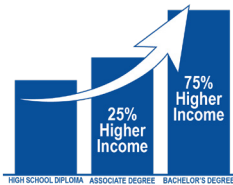

2023 HIGHER EDUCATION IMPACT

DISTRICT 65

CAMERON UNIVERSITY • REDLANDS COMMUNITY COLLEGE • SOUTHWESTERN OKLAHOMA STATE UNIVERSITY • UNIVERSITY OF SCIENCE AND ARTS OF OKLAHOMA

HIGHER EDUCATION IN OKLAHOMA

More than 196,000 students enrolled annually

Nearly 37,000 degrees and certificates awarded at all levels in the last academic year, and an increase of more than 8% over the last decade

Associate and bachelor's degree holders earn a median income **25% and 75% higher**, respectively, than those with only a high school diploma.

Data from the National Center for Education Statistics show Oklahoma universities have the **eighth-lowest cost of attendance in the nation**.

REP. TONI HASENBECK
R-Elgin

COUNTIES REPRESENTED

- Caddo
- Comanche

For every \$1 of state appropriations invested, the state system of higher education generates **\$9.40** in economic return.

The majority of Oklahoma's 100 critical occupations require an associate's degree or higher. The **top 29** highest-paying jobs require an associate's degree or higher, and all of the **top 10** require a bachelor's degree or higher.