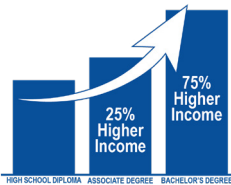

2023 HIGHER EDUCATION IMPACT

DISTRICT 7

NORTHEASTERN OKLAHOMA A&M COLLEGE • ROGERS STATE UNIVERSITY

HIGHER EDUCATION IN OKLAHOMA

More than 196,000 students enrolled annually

Nearly 37,000 degrees and certificates awarded at all levels in the last academic year, and an increase of more than 8% over the last decade

Associate and bachelor's degree holders earn a median income **25% and 75% higher**, respectively, than those with only a high school diploma.

Data from the National Center for Education Statistics show Oklahoma universities have the **eighth-lowest cost of attendance in the nation**.