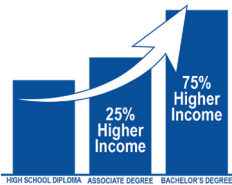

2023 HIGHER EDUCATION IMPACT

DISTRICT 14

EAST CENTRAL UNIVERSITY • MURRAY STATE COLLEGE • SOUTHEASTERN OKLAHOMA STATE UNIVERSITY

HIGHER EDUCATION IN OKLAHOMA

More than 196,000 students enrolled annually

Nearly 37,000 degrees and certificates awarded at all levels in the last academic year, and an increase of **more than 8%** over the last decade

SEN. JERRY ALVORD
R-Wilson

Associate and bachelor's degree holders earn a median income **25% and 75% higher**, respectively, than those with only a high school diploma.

Data from the National Center for Education Statistics show Oklahoma universities have the **eighth-lowest cost of attendance in the nation**.