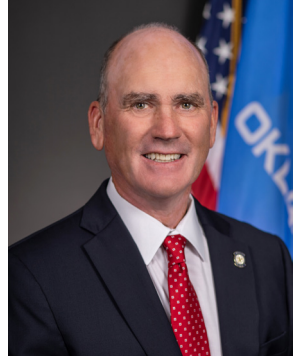

2023 HIGHER EDUCATION IMPACT

DISTRICT 14

EAST CENTRAL UNIVERSITY • MURRAY STATE COLLEGE • SOUTHEASTERN OKLAHOMA STATE UNIVERSITY

HIGHER EDUCATION IN OKLAHOMA

More than 196,000 students enrolled annually

Nearly 37,000 degrees and certificates awarded at all levels in the last academic year, and an increase of **more than 8%** over the last decade

SEN. JERRY ALVORD
R-Wilson

Associate and bachelor's degree holders earn a median income **25% and 75% higher**, respectively, than those with only a high school diploma.

Data from the National Center for Education Statistics show Oklahoma universities have the **eighth-lowest cost of attendance in the nation**.