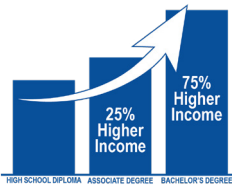

2023 HIGHER EDUCATION IMPACT

DISTRICT 24

OKLAHOMA CITY COMMUNITY COLLEGE • UNIVERSITY OF OKLAHOMA

HIGHER EDUCATION IN OKLAHOMA

More than 196,000 students enrolled annually

Nearly 37,000 degrees and certificates awarded at all levels in the last academic year, and an increase of **more than 8%** over the last decade

Associate and bachelor's degree holders earn a median income **25% and 75% higher**, respectively, than those with only a high school diploma.

Data from the National Center for Education Statistics show Oklahoma universities have the **eighth-lowest cost of attendance in the nation**.