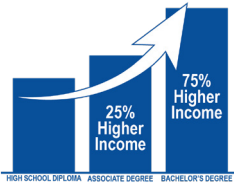

2023 HIGHER EDUCATION IMPACT

DISTRICT 26

REDLANDS COMMUNITY COLLEGE • SOUTHWESTERN OKLAHOMA STATE UNIVERSITY • UNIVERSITY OF SCIENCE AND ARTS OF OKLAHOMA

HIGHER EDUCATION IN OKLAHOMA

More than 196,000 students enrolled annually

Nearly 37,000 degrees and certificates awarded at all levels in the last academic year, and an increase of **more than 8%** over the last decade

SEN. DARCY JECH
R-Kingfisher

Associate and bachelor's degree holders earn a median income **25% and 75% higher**, respectively, than those with only a high school diploma.

Data from the National Center for Education Statistics show Oklahoma universities have the **eighth-lowest cost of attendance in the nation**.

COUNTIES REPRESENTED

- Beckham
- Blaine
- Caddo
- Custer
- Kingfisher
- Roger Mills

For every \$1 of state appropriations invested, the state system of higher education generates **\$9.40** in economic return.

The majority of Oklahoma's 100 critical occupations require an associate's degree or higher. The **top 29** highest-paying jobs require an associate's degree or higher, and all of the **top 10** require a bachelor's degree or higher.