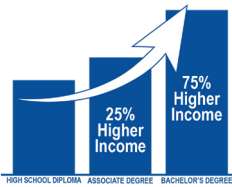

2023 HIGHER EDUCATION IMPACT

DISTRICT 6

EASTERN OKLAHOMA STATE COLLEGE • MURRAY STATE COLLEGE • SOUTHEASTERN OKLAHOMA STATE UNIVERSITY

HIGHER EDUCATION IN OKLAHOMA

More than 196,000 students enrolled annually

Nearly 37,000 degrees and certificates awarded at all levels in the last academic year, and an increase of **more than 8%** over the last decade

SEN. DAVID BULLARD
R-Durant

Associate and bachelor's degree holders earn a median income **25% and 75% higher**, respectively, than those with only a high school diploma.

For every \$1 of state appropriations invested, the state system of higher education generates **\$9.40** in economic return.

The majority of Oklahoma's 100 critical occupations require an associate's degree or higher. The **top 29** highest-paying jobs require an associate's degree or higher, and all of the **top 10** require a bachelor's degree or higher.